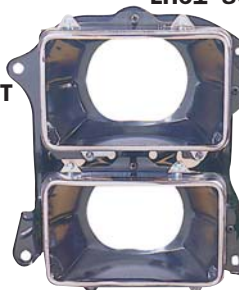

212-1710 LH61 '86

LIGHT HOUSING
R
L
20PCS 5.34CFT